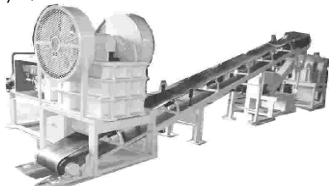

**GOLD DETECTORS
FROM 5m TO 50m DEPTH
From \$500**

**HAMMER CRUSHER
(2-15 TON/HR)**

FROM \$4000

**SLURRY PUMPS UP TO 15HP
WITH 50m HEAD
FROM \$800**

**10 TON/HR ALL DIESEL DRIVEN
PLANT/CONVEYER BELT/JAW CRUSHER
AND HAMMER CRUSHER/VIBRATING SCREEN
+/- \$40 000**

**BALL MILL 28HP ENGINE
OR ELECTRIC MOTOR.
1-2tons/hr. 0,08mm POWDER
OUT
7% CHROME PLATED BALLS
\$20 000**

BE A REAL GOLD MINER NOW!