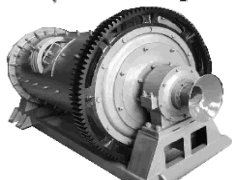

**GOLD SEPARATOR
2 TON/HR ELECTRIC
\$3 000**

**SPARE RUBBER BOWL
\$400 EACH**

**MINI JAMES TABLE WITH WATER PUMP
12 VOLT SEPARATE GOLD FROM BLACK SANDS
(NO ZESA NEEDED)
\$1 500**

**400KG BUCKET
MINI LOADER
\$6 000**

**GOLD DETECTORS
FROM 5m TO 50m DEPTH
From \$500**

**HAMMER CRUSHER
(2-15 TON/HR)**

FROM \$4000

**SLURRY PUMPS UP TO 15HP
WITH 50m HEAD
FROM \$800**

**10 TON/HR ALL DIESEL DRIVEN
PLANT/CONVEYER BELT/JAW CRUSHER
AND HAMMER CRUSHER/VIBRATING SCREEN
+/- \$40 000**