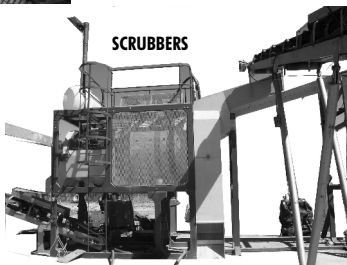

MASSEY TRACTORS
50-88HP

**JAW CRUSHER &
HAMMER CRUSHERS**
ALL SIZES

FROM \$4000

TIPPER TRAILOR
ALL SIZES

AMALGAM BARREL
60KG LOAD
\$7000

BALL MILL 28HP ENGINE
1-3 TON/HR
7% CHROME BALLS
FEED 20mm
DISCHARGE 0,07mm
25k - 35k