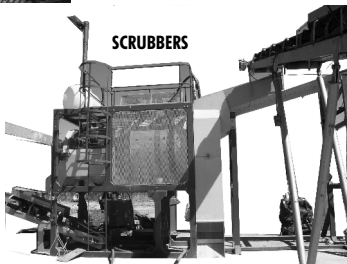

MASSEY TRACTORS
50-88HP

**JAW CRUSHER &
HAMMER CRUSHERS**
ALL SIZES

FROM \$4000

TIPPER TRAILOR
ALL SIZES

AMALGAM BARREL
60KG LOAD
\$7000

BALL MILL 28HP ENGINE
1-3 TON/HR
7% CHROME BALLS
FEED 20mm
DISCHARGE 0,07mm
25k - 35k