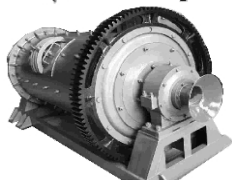

**GOLD SEPARATOR
2 TON/HR ELECTRIC
\$2900**

**SPARE RUBBER BOWL
\$400 EACH**

**MINI JAMES TABLE WITH WATER PUMP
12 VOLT SEPARATE GOLD FROM BLACK SANDS
(NO ZESA NEEDED)
\$1 500**

**400KG BUCKET
MINI LOADER \$6600**

**GOLD DETECTORS
FROM 5m TO 50m DEPTH
From \$2200**

**HAMMER CRUSHER
(2-15 TON/HR)**

FROM \$4000

**SLURRY PUMPS UP TO 15HP
WITH 50m HEAD
FROM \$800**

**10 TON/HR ALL DIESEL DRIVEN
PLANT/CONVEYER BELT/JAW CRUSHER
AND HAMMER CRUSHER/VIBRATING SCREEN
+/- \$40 000**