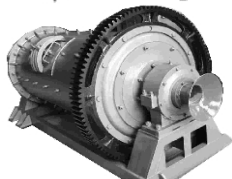

**GOLD SEPARATOR
2 TON/HR ELECTRIC
\$2900**

**SPARE RUBBER BOWL
\$400 EACH**

**MINI JAMES TABLE WITH WATER PUMP
12 VOLT SEPARATE GOLD FROM BLACK SANDS
(NO ZESA NEEDED)
\$1 500**

**400KG BUCKET
MINI LOADER \$6600**

**GOLD DETECTORS
FROM 5m TO 50m DEPTH
From \$2200**

**HAMMER CRUSHER
(2-15 TON/HR)**

FROM \$4000

**SLURRY PUMPS UP TO 15HP
WITH 50m HEAD
FROM \$800**

**10 TON/HR ALL DIESEL DRIVEN
PLANT/CONVEYER BELT/JAW CRUSHER
AND HAMMER CRUSHER/VIBRATING SCREEN
+/- \$40 000**