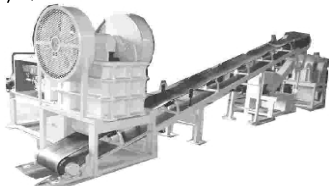

**GOLD DETECTORS
FROM 5m TO 50m DEPTH
From \$2200**

**HAMMER CRUSHER
(2-15 TON/HR)**

FROM \$4000

**SLURRY PUMPS UP TO 15HP
WITH 50m HEAD
FROM \$800**

**10 TON/HR ALL DIESEL DRIVEN
PLANT/CONVEYER BELT/JAW CRUSHER
AND HAMMER CRUSHER/VIBRATING SCREEN
+/- \$40 000**

**BALL MILL 28HP ENGINE
OR ELECTRIC MOTOR.
1-2tons/hr. 0,08mm POWDER
OUT
7% CHROME PLATED BALLS
\$25000**

BE A REAL GOLD MINER NOW!